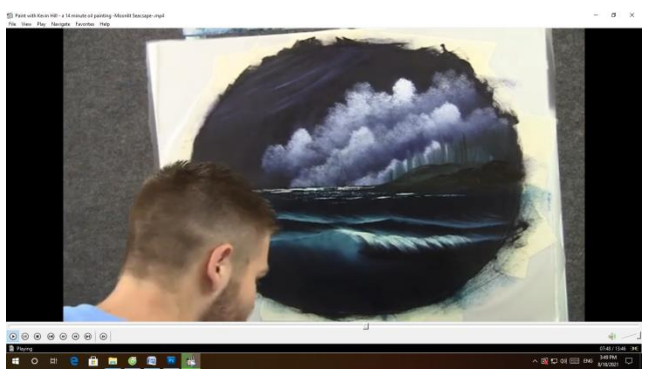

Brown

White + Yellow

White + Yellow + Red

Playing

12:12 / 13:46 :PM

9:11 PM  
8/18/2021

Playing

13:36 / 13:46 :PM