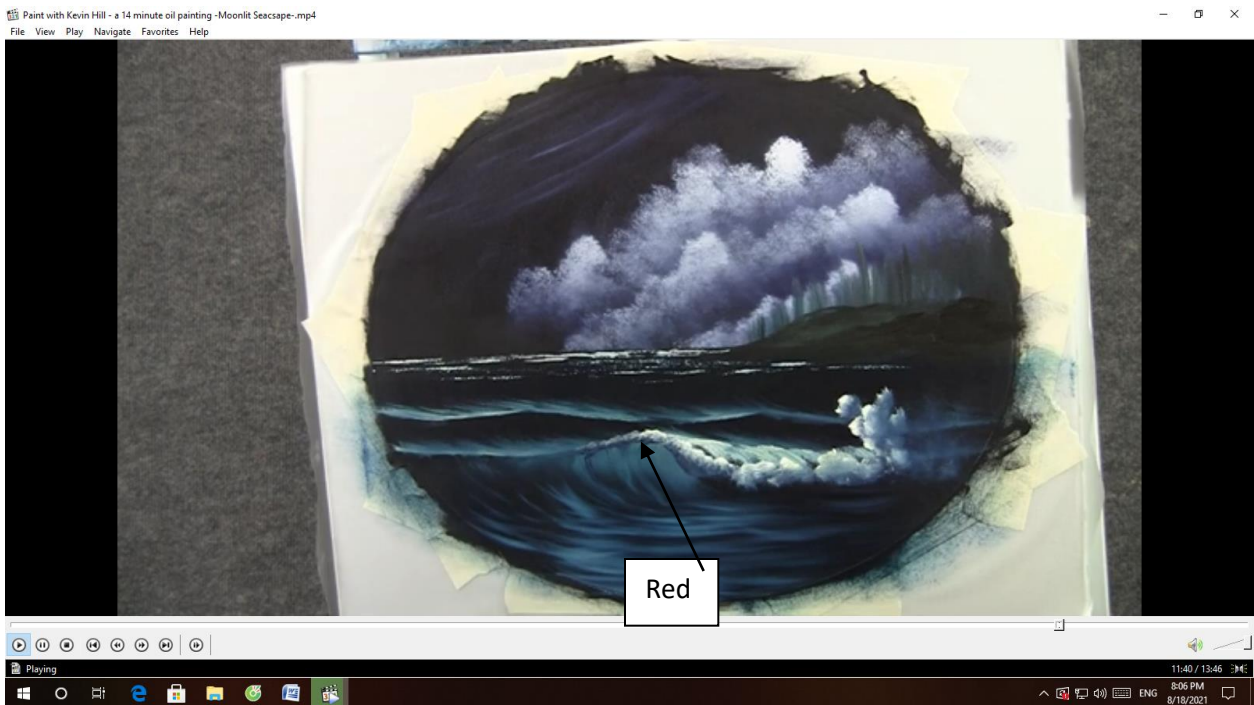

Brown

White + Yellow

White + Yellow + Red

Playing

12:12 / 13:46 :PM

9:11 PM  
8/18/2021

Playing

13:36 / 13:46 :PM