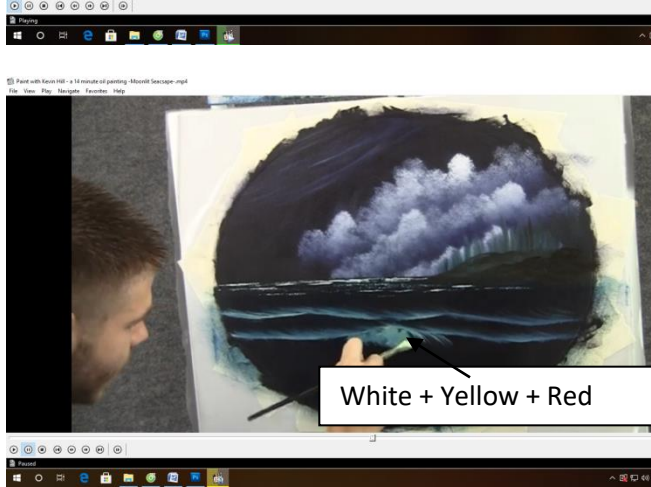

Brown

White + Yellow

White + Yellow + Red

Playing

12:12 / 13:46 :PM

9:11 PM  
8/18/2021

Playing

13:36 / 13:46 :PM