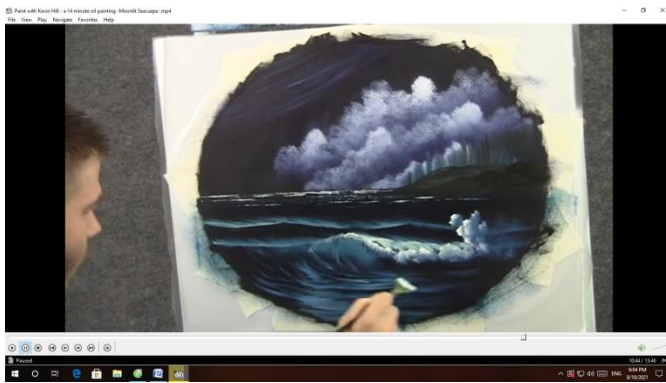

Brown

White + Yellow

White + Yellow + Red

Playing

12:12 / 13:46 :PM

9:11 PM  
8/18/2021

Playing

13:36 / 13:46 :PM