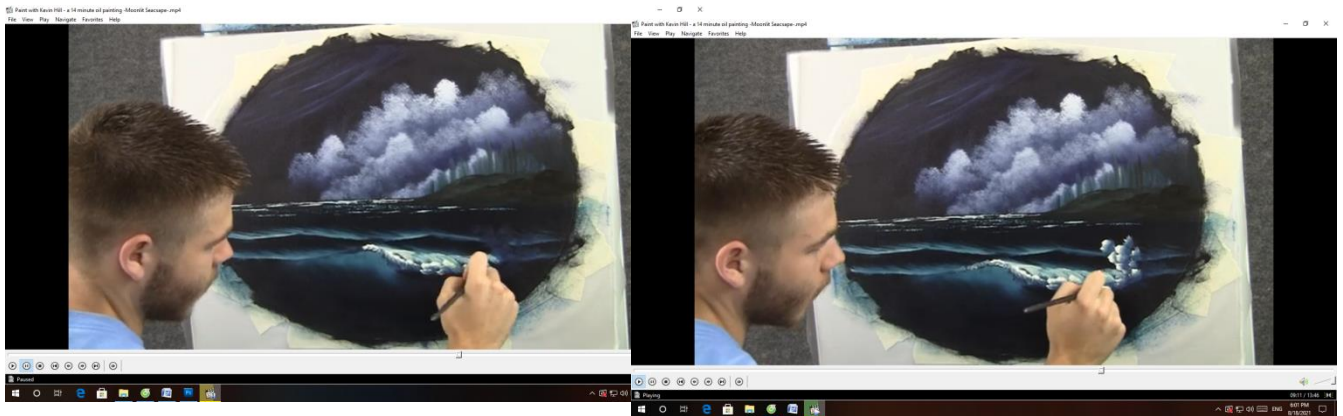

Brown

White + Yellow

White + Yellow + Red

Playing

12:12 / 13:46 :PM

9:11 PM  
8/18/2021

Playing

13:36 / 13:46 :PM