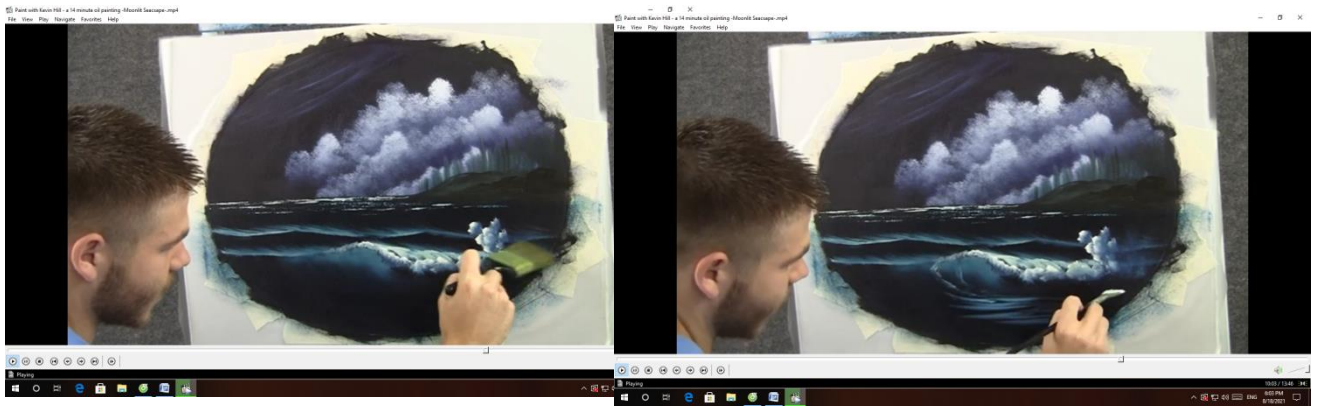

Brown

White + Yellow

White + Yellow + Red

Playing

12:12 / 13:46 :PM

9:11 PM  
8/18/2021

Playing

13:36 / 13:46 :PM